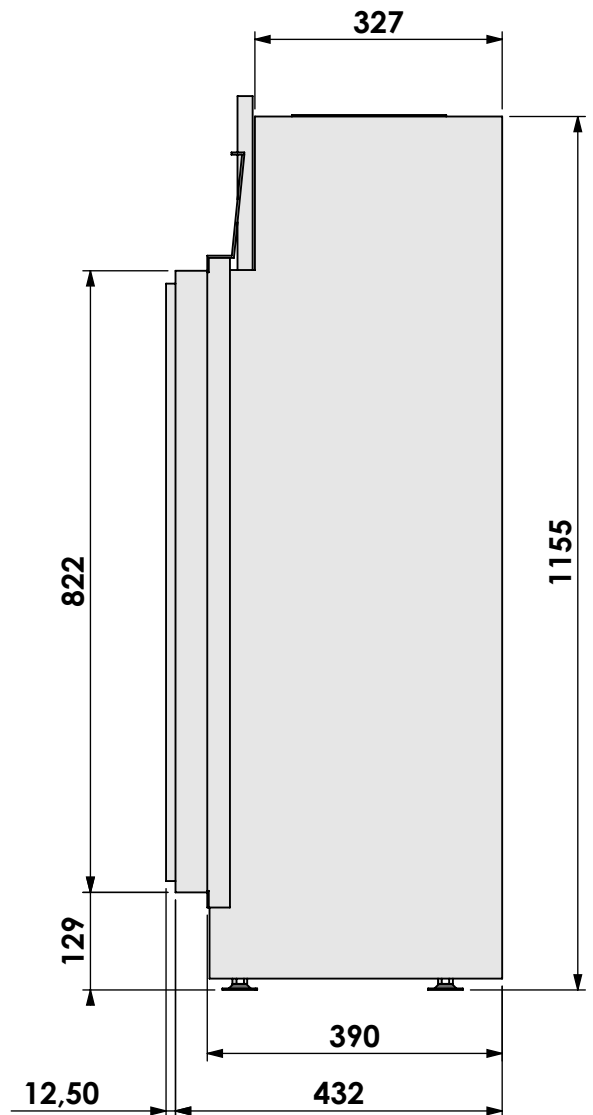

bellfires

Barbas Bellfires B.V.
Hallenstraat 17
5531 AB Bladel
The Netherlands
www.barbasbellfires.com

Name: **VBS-3 floating frame**

Modifications reserved

Projection:

American

Scale:

1:10

Unit:

mm

Version:

0