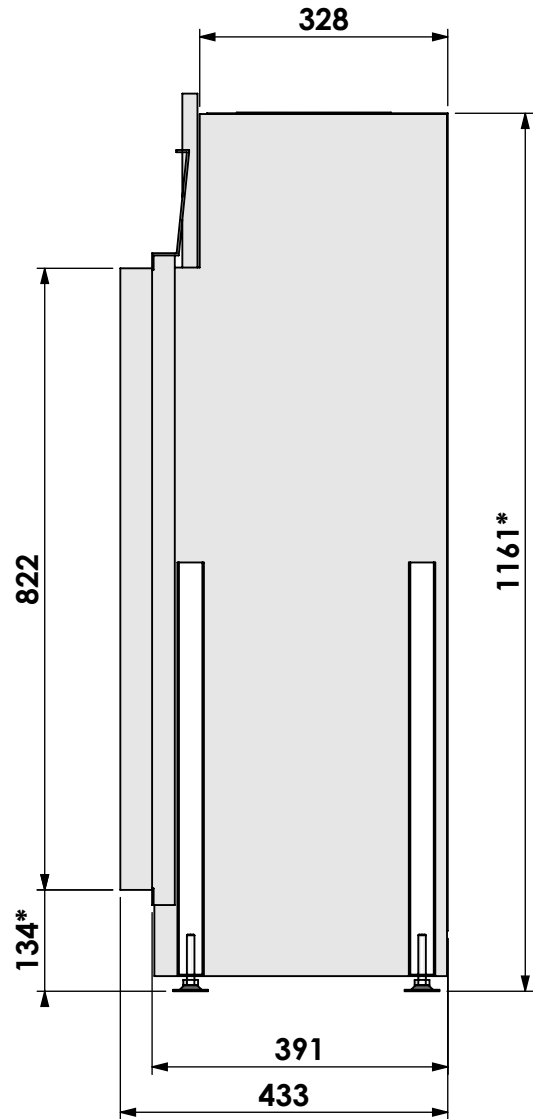

* = optional extended adjustable legs max. + 350 mm

bellfires

Barbas Bellfires B.V.
Hallenstraat 17
5531 AB Bladel
The Netherlands
www.barbasbellfires.com

Name: **VBS-3 hidden door en convectie**

Modifications reserved

Projection: American

Scale: 1:10

Unit: mm

Version:

0