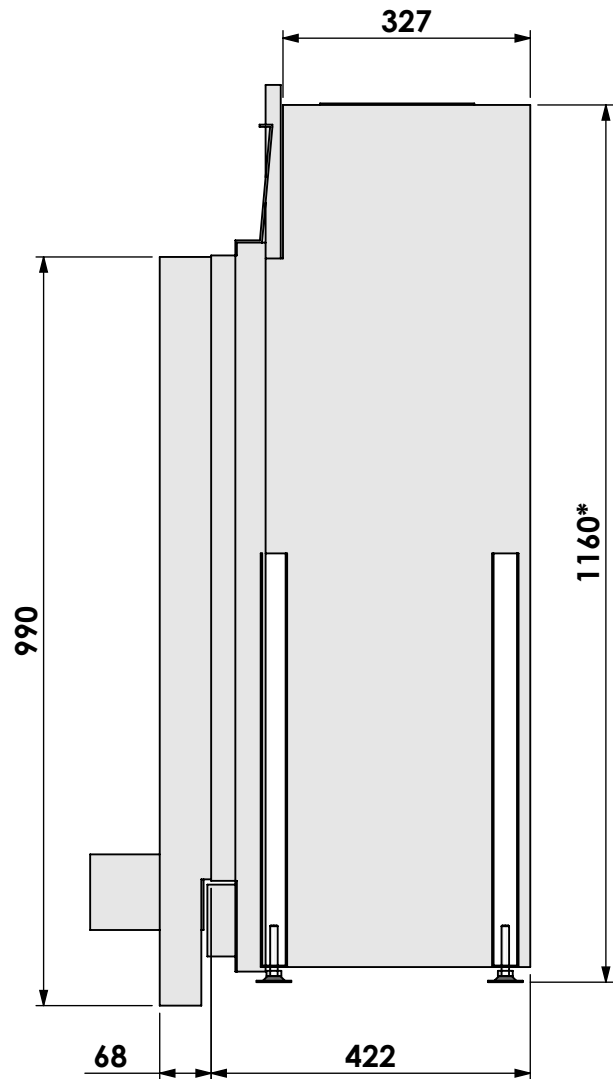

* = optional extended adjustable legs max. + 350 mm

bellfires

Barbas Bellfires B.V.
Hallenstraat 17
5531 AB Bladel
The Netherlands
www.barbasbellfires.com

Name: **VBS-3 hidden door+ 10cm stone bar**

Modifications reserved

Projection:

American

Scale:

1:10

Version:

0

Unit:

mm