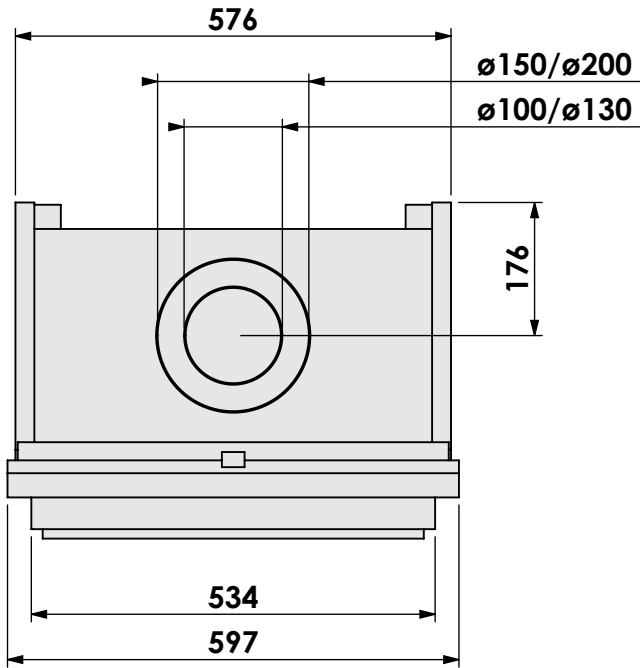

bellfires

Barbas Bellfires B.V.
Hallenstraat 17
5531 AB Bladel
The Netherlands
www.barbasbellfires.com

Name: **VBS-3 floating frame**

Modifications reserved

Projection:

American

Scale:

1:10

Unit:

mm

Version:

0