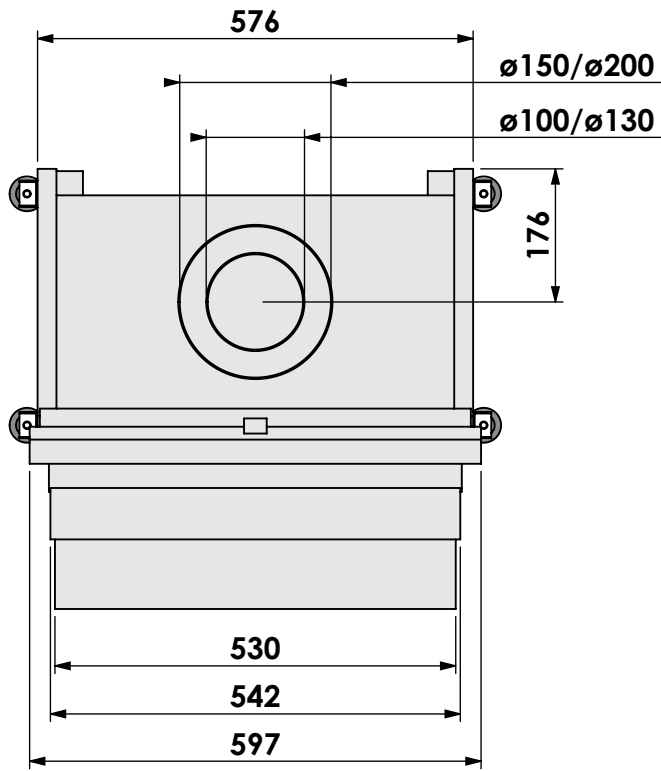

* = optional extended adjustable legs max. + 350 mm

bellfires

Barbas Bellfires B.V.
Hallenstraat 17
5531 AB Bladel
The Netherlands
www.barbasbellfires.com

Name: **VBS-3 hidden door+ 10cm stone bar**

Modifications reserved

Projection:

American

Scale:

1:10

Version:

0

Unit:

mm