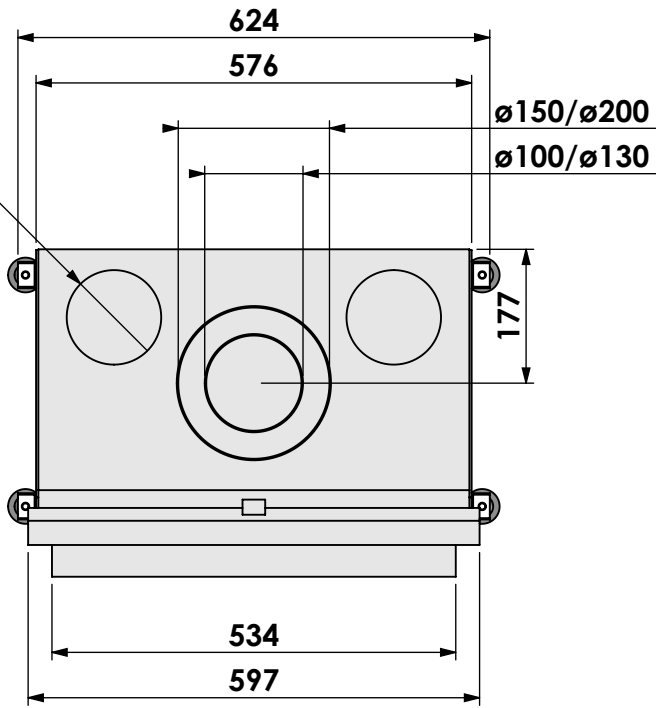

* = optional extended adjustable legs max. + 350 mm

bellfires

Barbas Bellfires B.V.
Hallenstraat 17
5531 AB Bladel
The Netherlands
www.barbasbellfires.com

Name: **VBS-3 hidden door en convectie**

Modifications reserved

Projection: American

Scale: 1:10

Unit: mm

Version:

0