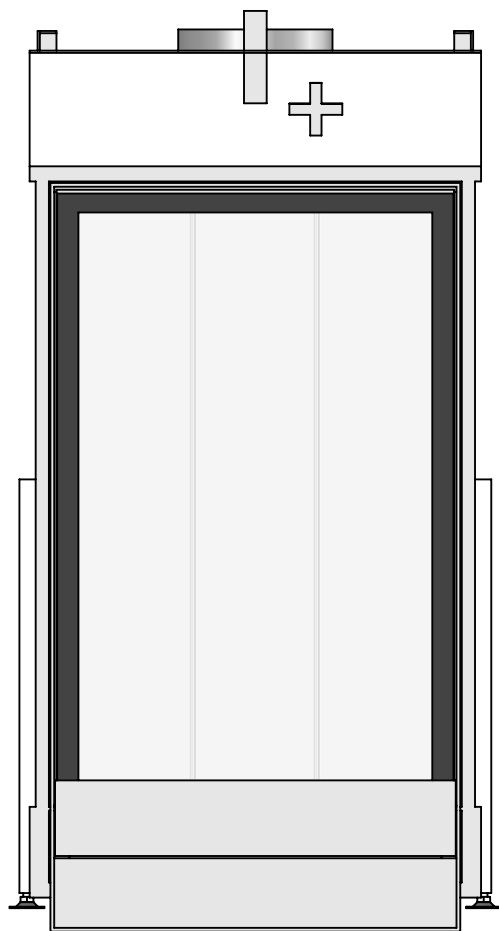

* = optional extended adjustable legs max. + 350 mm

bellfires

Barbas Bellfires B.V.
Hallenstraat 17
5531 AB Bladel
The Netherlands
www.barbasbellfires.com

Name: **VBS-3 hidden door+ 10cm stone bar**

Modifications reserved

Projection:

American

Scale:

1:10

Version:

0

Unit:

mm