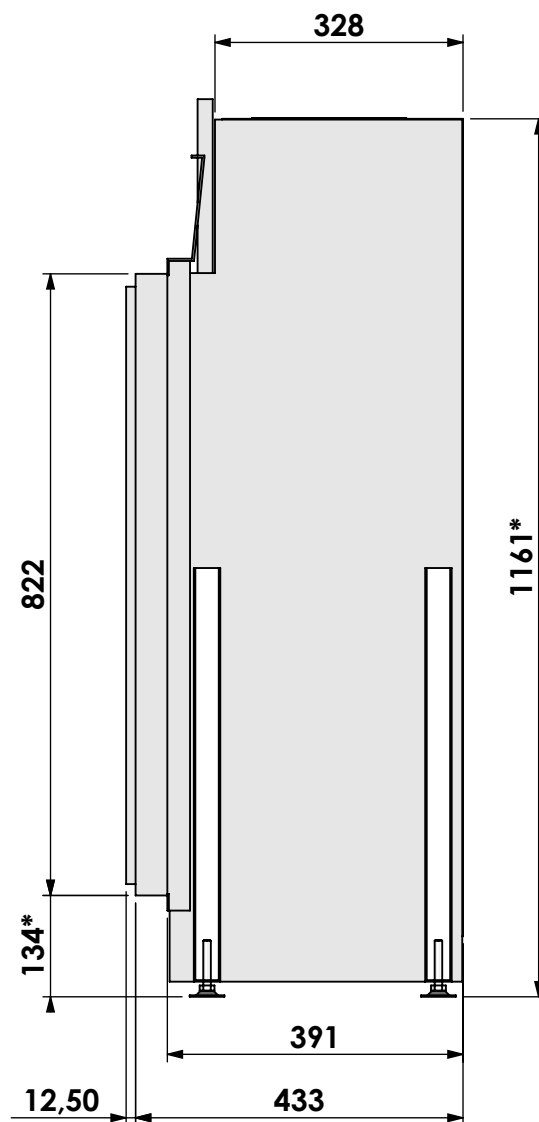

Version: **0**

bellfires

Barbas Bellfires B.V.
Hallenstraat 17
5531 AB Bladel
The Netherlands
www.barbasbellfires.com

Name: **VBS-3 floating frame**

Modifications reserved

Projection:

American

Scale:

1:10

Unit:

mm

Version:

0

* = optional extended adjustable legs max. + 350 mm

bellfires

Barbas Bellfires B.V.
Hallenstraat 17
5531 AB Bladel
The Netherlands
www.barbasbellfires.com

Name: **VBS-3 hidden door+ 10cm stone bar**

Modifications reserved

Projection:

American

Scale:

1:10

Version:

0