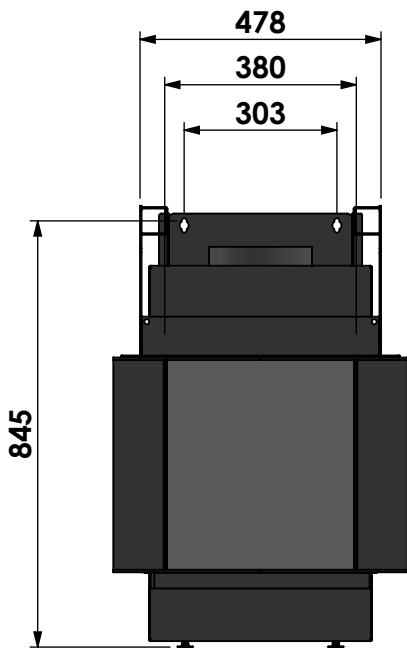

Barbas Bellfires B.V.  
 Hallenstraat 17  
 5531 AB Bladel  
 The Netherlands  
 www.barbasbellfires.com

Name: **Room Divider Large-3 hidden door**

Modifications reserved

Projection:

American

Scale:

1:15

Version:

0

Unit:

mm

**bellfires**

Barbas Bellfires B.V.  
 Hallenstraat 17  
 5531 AB Bladel  
 The Netherlands  
 www.barbasbellfires.com

Name: **Room Divider Large-3 hidden door+10 cm**

Modifications reserved

Projection:  
American

Scale:

**1:15**

Version:

**0**

Unit:

**mm**

Control unit

\* = adjustable Control unit