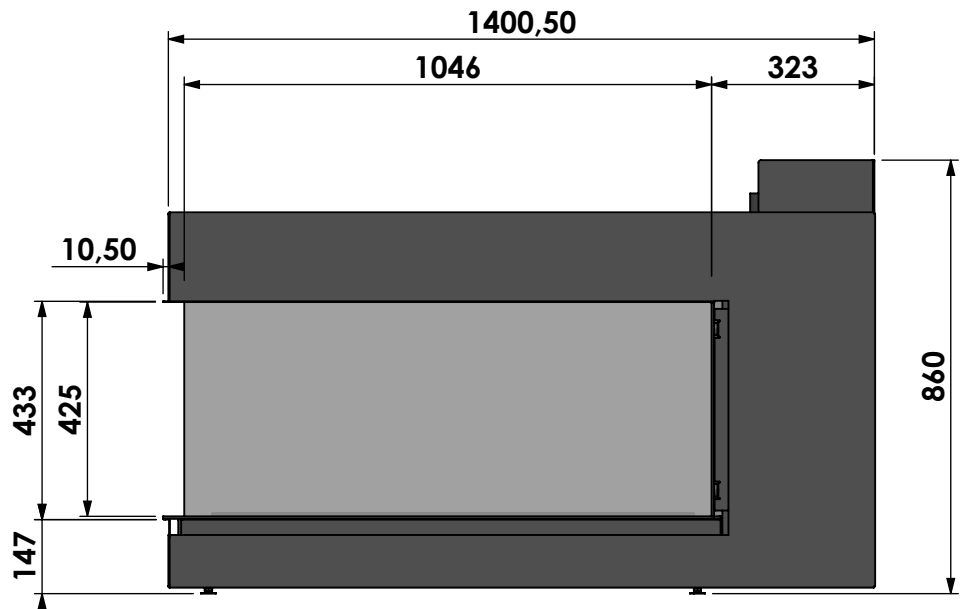

American

Scale:

1:15

Version:

0

Unit:

mm

**bellfires**

Scale:

**1:15**

Version:

**0**

Unit:

**mm**

Control unit

\* = adjustable Control unit