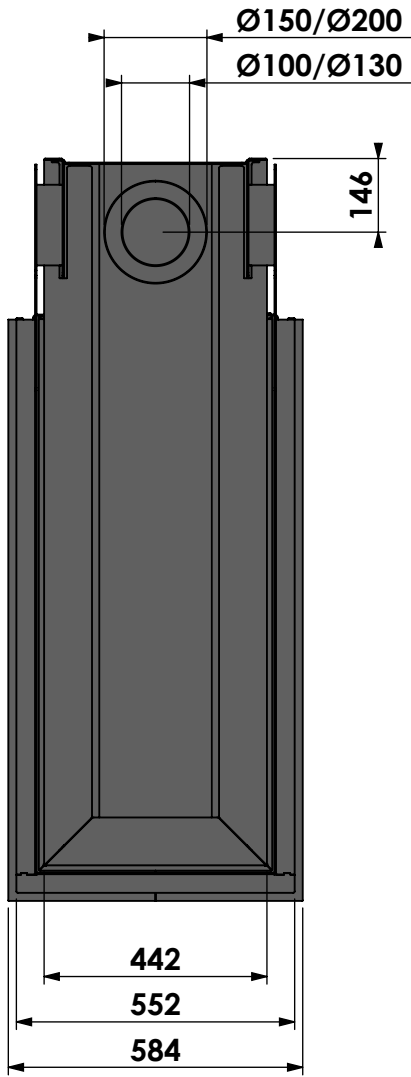

Barbas Bellfires B.V.  
 Hallenstraat 17  
 5531 AB Bladel  
 The Netherlands  
 www.barbasbellfires.com

Name: **Room Divider Large-3 hidden door**

Modifications reserved

Projection:

American

Scale:

1:15

Version:

0

Unit:

mm

**bellfires**

Barbas Bellfires B.V.  
 Hallenstraat 17  
 5531 AB Bladel  
 The Netherlands  
 www.barbasbellfires.com

Name: **Room Divider Large-3 hidden door+10 cm**

Modifications reserved

Projection:  
American

Scale:

**1:15**

Version:

**0**

Unit:

**mm**

Control unit

\* = adjustable Control unit