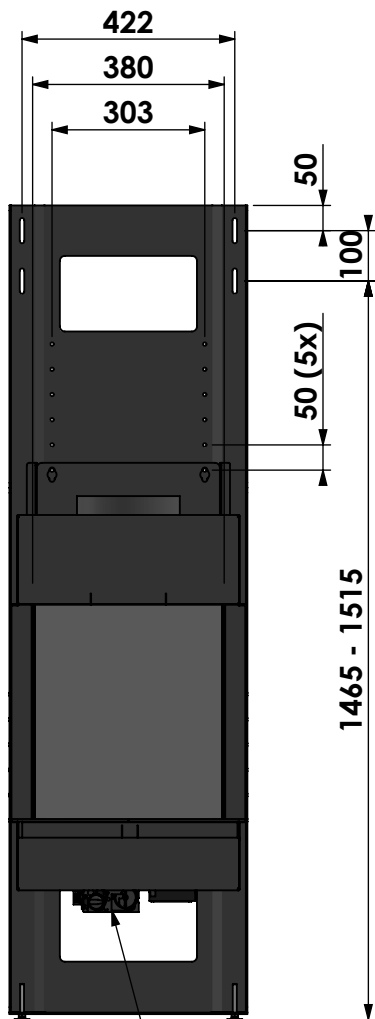

0

Unit:

mm

**bellfires**

Barbas Bellfires B.V.  
 Hallenstraat 17  
 5531 AB Bladel  
 The Netherlands  
 www.barbasbellfires.com

Name: **Room Divider Large-3 hidden door+10 cm**

Modifications reserved

Projection:  
American

Scale:

**1:15**

Version:

**0**

Unit:

**mm**

Control unit

\* = adjustable Control unit