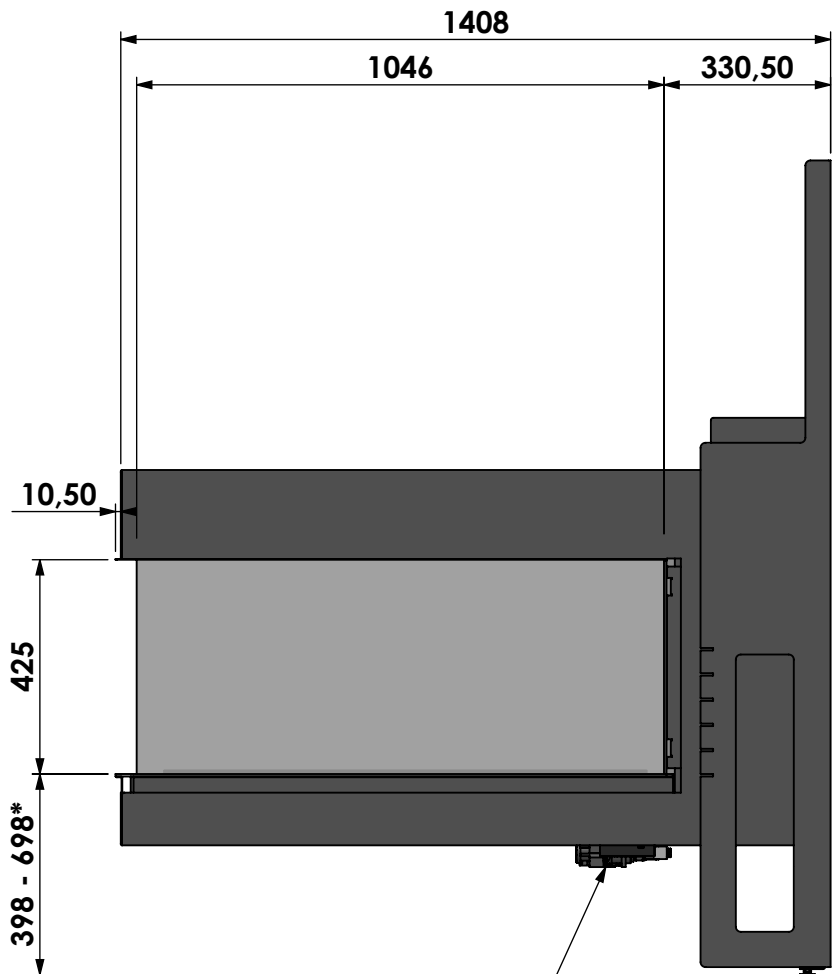

Scale:

**1:15**

Version:

**0**

Unit:

**mm**

Control unit

\* = adjustable Control unit