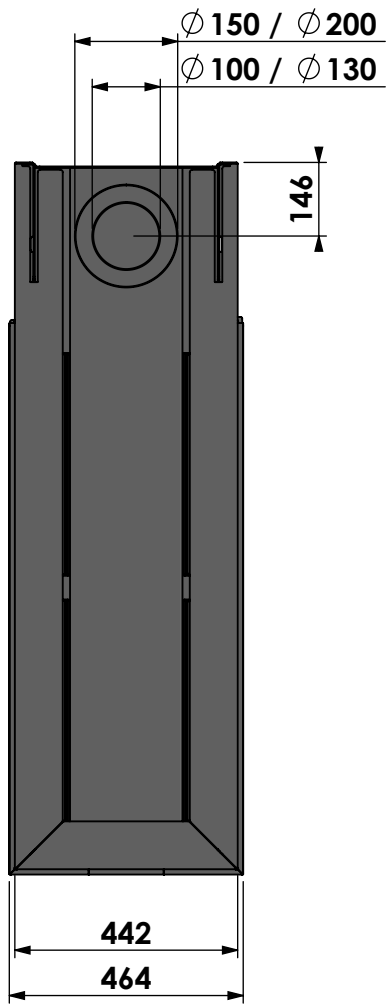

American

Scale:

1:15

Version:

0

Unit:

mm

**bellfires**

Barbas Bellfires B.V.  
 Hallenstraat 17  
 5531 AB Bladel  
 The Netherlands  
 www.barbasbellfires.com

Name: **Room Divider Large-3 hidden door**

Modifications reserved

Projection:

American

Scale:

1:15

Version:

Scale:

**1:15**

Version:

**0**

Unit:

**mm**

Control unit

\* = adjustable Control unit