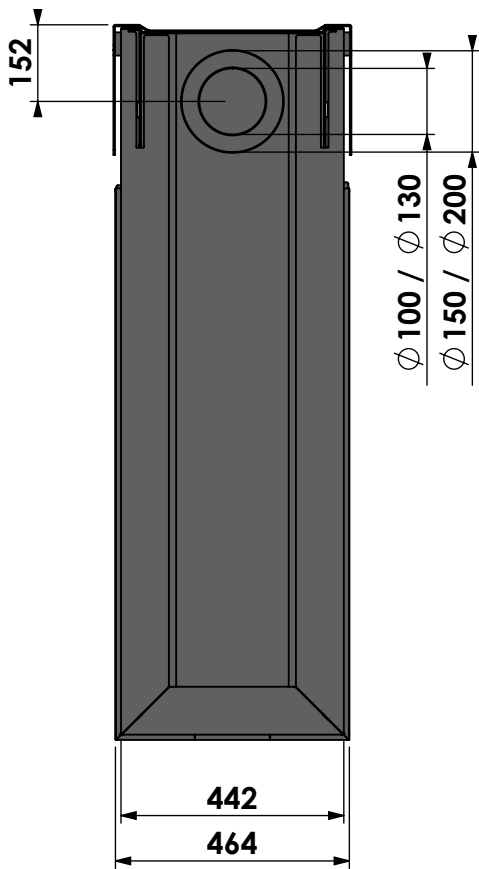

0

Unit:

mm

**bellfires**

Barbas Bellfires B.V.  
 Hallenstraat 17  
 5531 AB Bladel  
 The Netherlands  
 www.barbasbellfires.com

Name: **Room Divider Large-3 hidden door+10 cm**

Modifications reserved

Projection:  
American

Scale:

**1:15**

Version:

**0**

Unit:

**mm**

Control unit

\* = adjustable Control unit