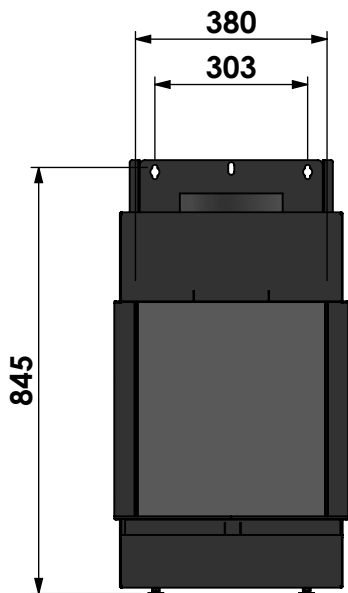

American

Scale:

1:15

Version:

0

Unit:

mm

**bellfires**

Barbas Bellfires B.V.  
 Hallenstraat 17  
 5531 AB Bladel  
 The Netherlands  
 www.barbasbellfires.com

Name: **Room Divider Large-3 hidden door**

Modifications reserved

Projection:

American

Scale:

1:15

Version:

0

Unit:

mm

**bellfires**

Barbas Bellfires B.V.  
 Hallenstraat 17  
 5531 AB Bladel  
 The Netherlands  
 www.barbasbellfires.com

Name: **Room Divider Large-3 hidden door+10 cm**

Modifications reserved

Projection:  
American

Scale:

**1:15**

Version:

**0**

Unit:

**mm**

Control unit

\* = adjustable Control unit