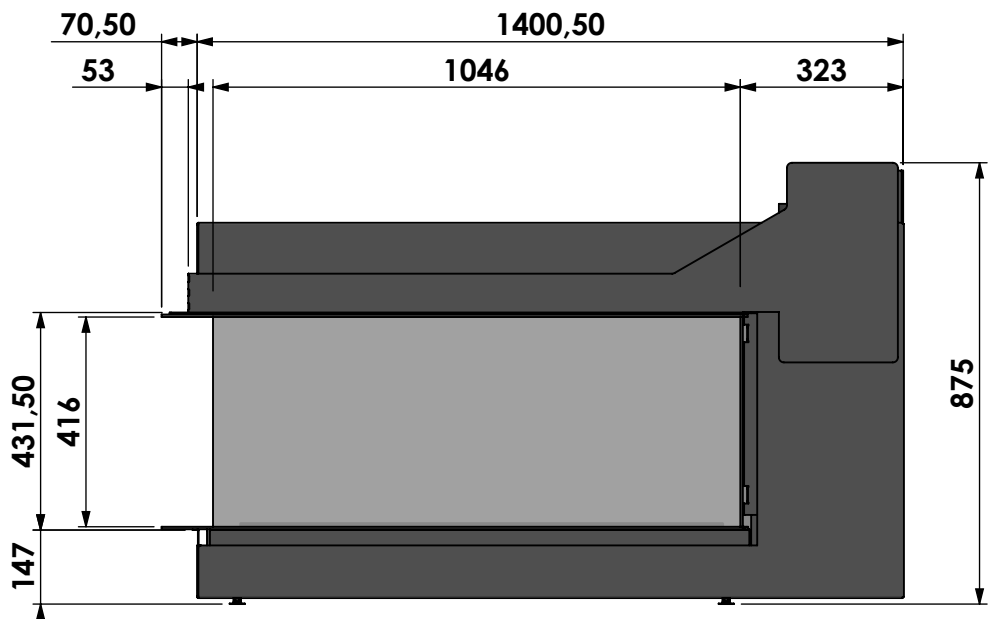

bellfires

Barbas Bellfires B.V.
Hallenstraat 17
5531 AB Bladel
The Netherlands
www.barbasbellfires.com

Name: **Room Divider Large-3 hidden door+10 cm**

Modifications reserved

Projection:
American

Scale:

1:15

Version:

0

Unit:

mm